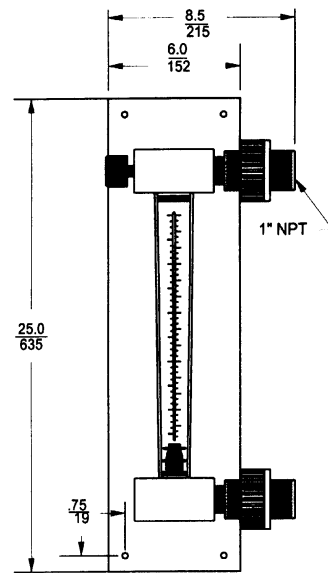

Chemical Injection Technologies

Engineering/Data Bulletin

SUPERIOR High Capacity Gas Chlorinator Assemblies Dimension Sheet

DIMENSIONS: INCHES
MILLIMETERS

EJECTOR UP TO 2000 PPD (40 KG/HR)
MODELS EJ-10, EJ-20

VACUUM REGULATOR UP TO 2000 PPD (40 KG/HR)
MODELS VR-10, VR-20

REMOTE METER PANEL UP TO 2000 PPD (40 KG/HR)
MODELS RM-10, RM-20