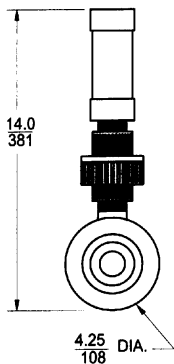

Chemical Injection Technologies

Engineering/Data Bulletin

SUPERIOR High Capacity Gas Chlorinator Assemblies Dimension Sheet

DIMENSIONS: INCHES
MILLIMETERS

EJECTOR UP TO 2000 PPD (40 KG/HR)
MODELS EJ-10, EJ-20

VACUUM REGULATOR UP TO 2000 PPD (40 KG/HR)
MODELS VR-10, VR-20

REMOTE METER PANEL UP TO 2000 PPD (40 KG/HR)
MODELS RM-10, RM-20