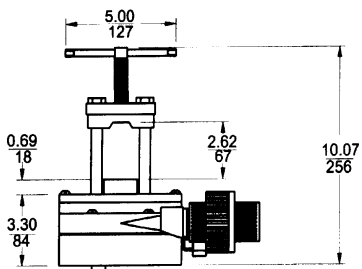

Chemical Injection Technologies

Engineering/Data Bulletin

SUPERIOR High Capacity Gas Chlorinator Assemblies Dimension Sheet

DIMENSIONS: INCHES
MILLIMETERS

EJECTOR UP TO 2000 PPD (40 KG/HR)
MODELS EJ-10, EJ-20

VACUUM REGULATOR UP TO 2000 PPD (40 KG/HR)
MODELS VR-10, VR-20

REMOTE METER PANEL UP TO 2000 PPD (40 KG/HR)
MODELS RM-10, RM-20