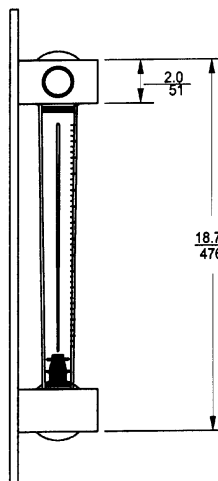

Chemical Injection Technologies

Engineering/Data Bulletin

SUPERIOR High Capacity Gas Chlorinator Assemblies Dimension Sheet

DIMENSIONS: INCHES
MILLIMETERS

EJECTOR UP TO 2000 PPD (40 KG/HR)
MODELS EJ-10, EJ-20

VACUUM REGULATOR UP TO 2000 PPD (40 KG/HR)
MODELS VR-10, VR-20

REMOTE METER PANEL UP TO 2000 PPD (40 KG/HR)
MODELS RM-10, RM-20