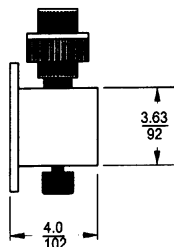

Chemical Injection Technologies

Engineering/Data Bulletin

SUPERIOR High Capacity Gas Chlorinator Assemblies Dimension Sheet

DIMENSIONS: INCHES
MILLIMETERS

EJECTOR UP TO 2000 PPD (40 KG/HR)
MODELS EJ-10, EJ-20

VACUUM REGULATOR UP TO 2000 PPD (40 KG/HR)
MODELS VR-10, VR-20

REMOTE METER PANEL UP TO 2000 PPD (40 KG/HR)
MODELS RM-10, RM-20