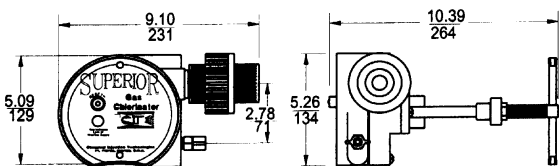

Chemical Injection Technologies

Engineering/Data Bulletin

SUPERIOR High Capacity Gas Chlorinator Assemblies Dimension Sheet

DIMENSIONS: INCHES
MILLIMETERS

EJECTOR UP TO 2000 PPD (40 KG/HR)
MODELS EJ-10, EJ-20

VACUUM REGULATOR UP TO 2000 PPD (40 KG/HR)
MODELS VR-10, VR-20

REMOTE METER PANEL UP TO 2000 PPD (40 KG/HR)
MODELS RM-10, RM-20