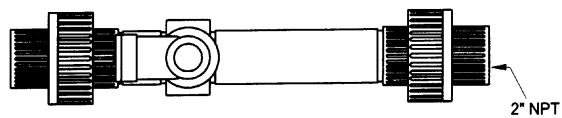

Chemical Injection Technologies

Engineering/Data Bulletin

SUPERIOR High Capacity Gas Chlorinator Assemblies Dimension Sheet

DIMENSIONS: INCHES
MILLIMETERS

EJECTOR UP TO 2000 PPD (40 KG/HR)
MODELS EJ-10, EJ-20

VACUUM REGULATOR UP TO 2000 PPD (40 KG/HR)
MODELS VR-10, VR-20

REMOTE METER PANEL UP TO 2000 PPD (40 KG/HR)
MODELS RM-10, RM-20