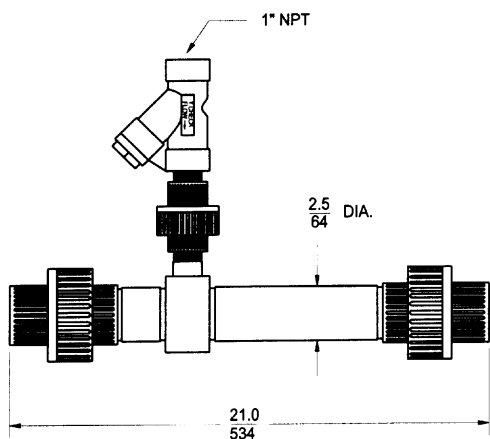

Chemical Injection Technologies

Engineering/Data Bulletin

SUPERIOR High Capacity Gas Chlorinator Assemblies Dimension Sheet

DIMENSIONS: INCHES
MILLIMETERS

EJECTOR UP TO 2000 PPD (40 KG/HR)
MODELS EJ-10, EJ-20

VACUUM REGULATOR UP TO 2000 PPD (40 KG/HR)
MODELS VR-10, VR-20

REMOTE METER PANEL UP TO 2000 PPD (40 KG/HR)
MODELS RM-10, RM-20